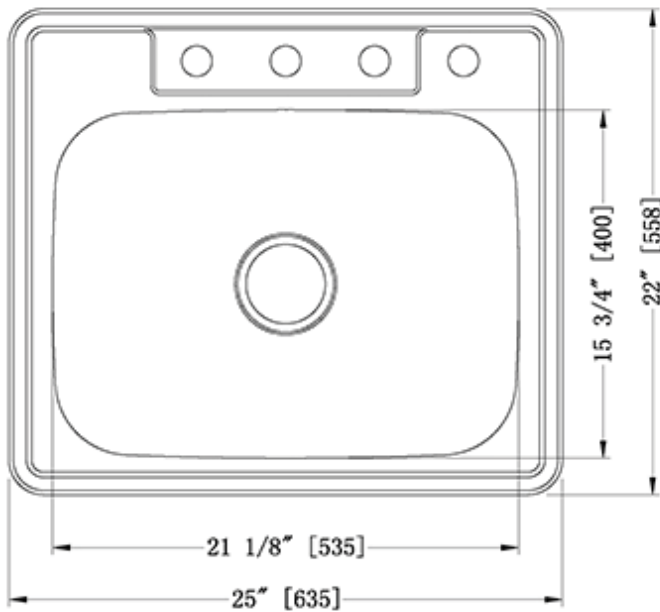

GSR-20-TM2522

UPC: 813649022421

Style:

- Standard Radius
- Topmount
- Kitchen Sink
- Single Bowl

Size:

- Overall: 25"x22"x8.25"
- Bowl Size: 21.15"x15.75"x8.25"

Features:

- 20 Gauge Thickness
- 304 Stainless Steel Sink
- 18/10 Chrome/Nickel Content
- Extra Large Sound Cancellation Pads
- Thermal Undercoating